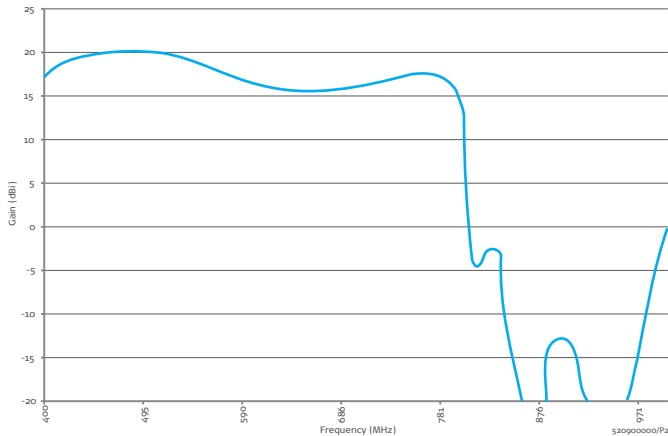

DVB-T

DVB-T2

ISDB-T

[www.funke.nl](http://www.funke.nl)

	UHF
Frequencies	470 - 790 MHz
Antenna Gain	20 dBi
Amplifier Gain	14 dB
Amplifier Noise	1,3 dB
OIP <sub>3</sub>	32 dBm

Maximum distance is an indication and depends on the specifications of the DVB-T transmitter and circumstances regarding the geographical surroundings of the DVB-T antenna. No rights can be claimed from the information on this product card.