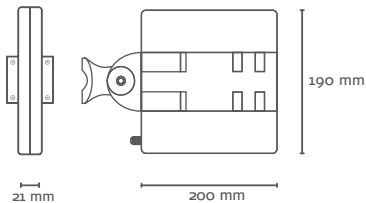

DVB-T

DVB-T2

ISDB-T

[www.funke.nl](http://www.funke.nl)

	UHF
Frequencies	470 - 790 MHz
Antenna Gain	20 dBi
Amplifier Gain	14 dB
Amplifier Noise	1,3 dB
OIP <sub>3</sub>	32 dBm

Maximum distance is an indication and depends on the specifications of the DVB-T transmitter and circumstances regarding the geographical surroundings of the DVB-T antenna. No rights can be claimed from the information on this product card.