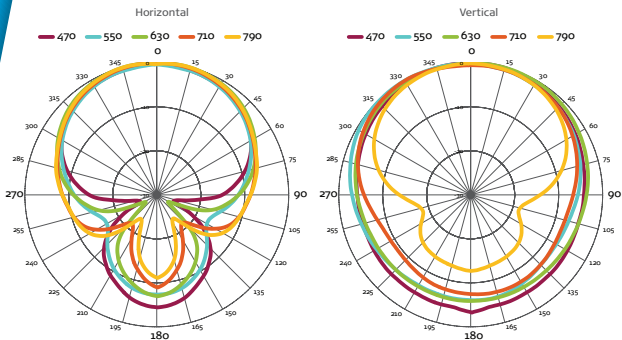

DVB-T

DVB-T2

ISDB-T

[www.funke.nl](http://www.funke.nl)

	UHF
Frequencies	470 - 790 MHz
Antenna Gain	20 dBi
Amplifier Gain	14 dB
Amplifier Noise	1,3 dB
OIP <sub>3</sub>	32 dBm

Maximum distance is an indication and depends on the specifications of the DVB-T transmitter and circumstances regarding the geographical surroundings of the DVB-T antenna. No rights can be claimed from the information on this product card.